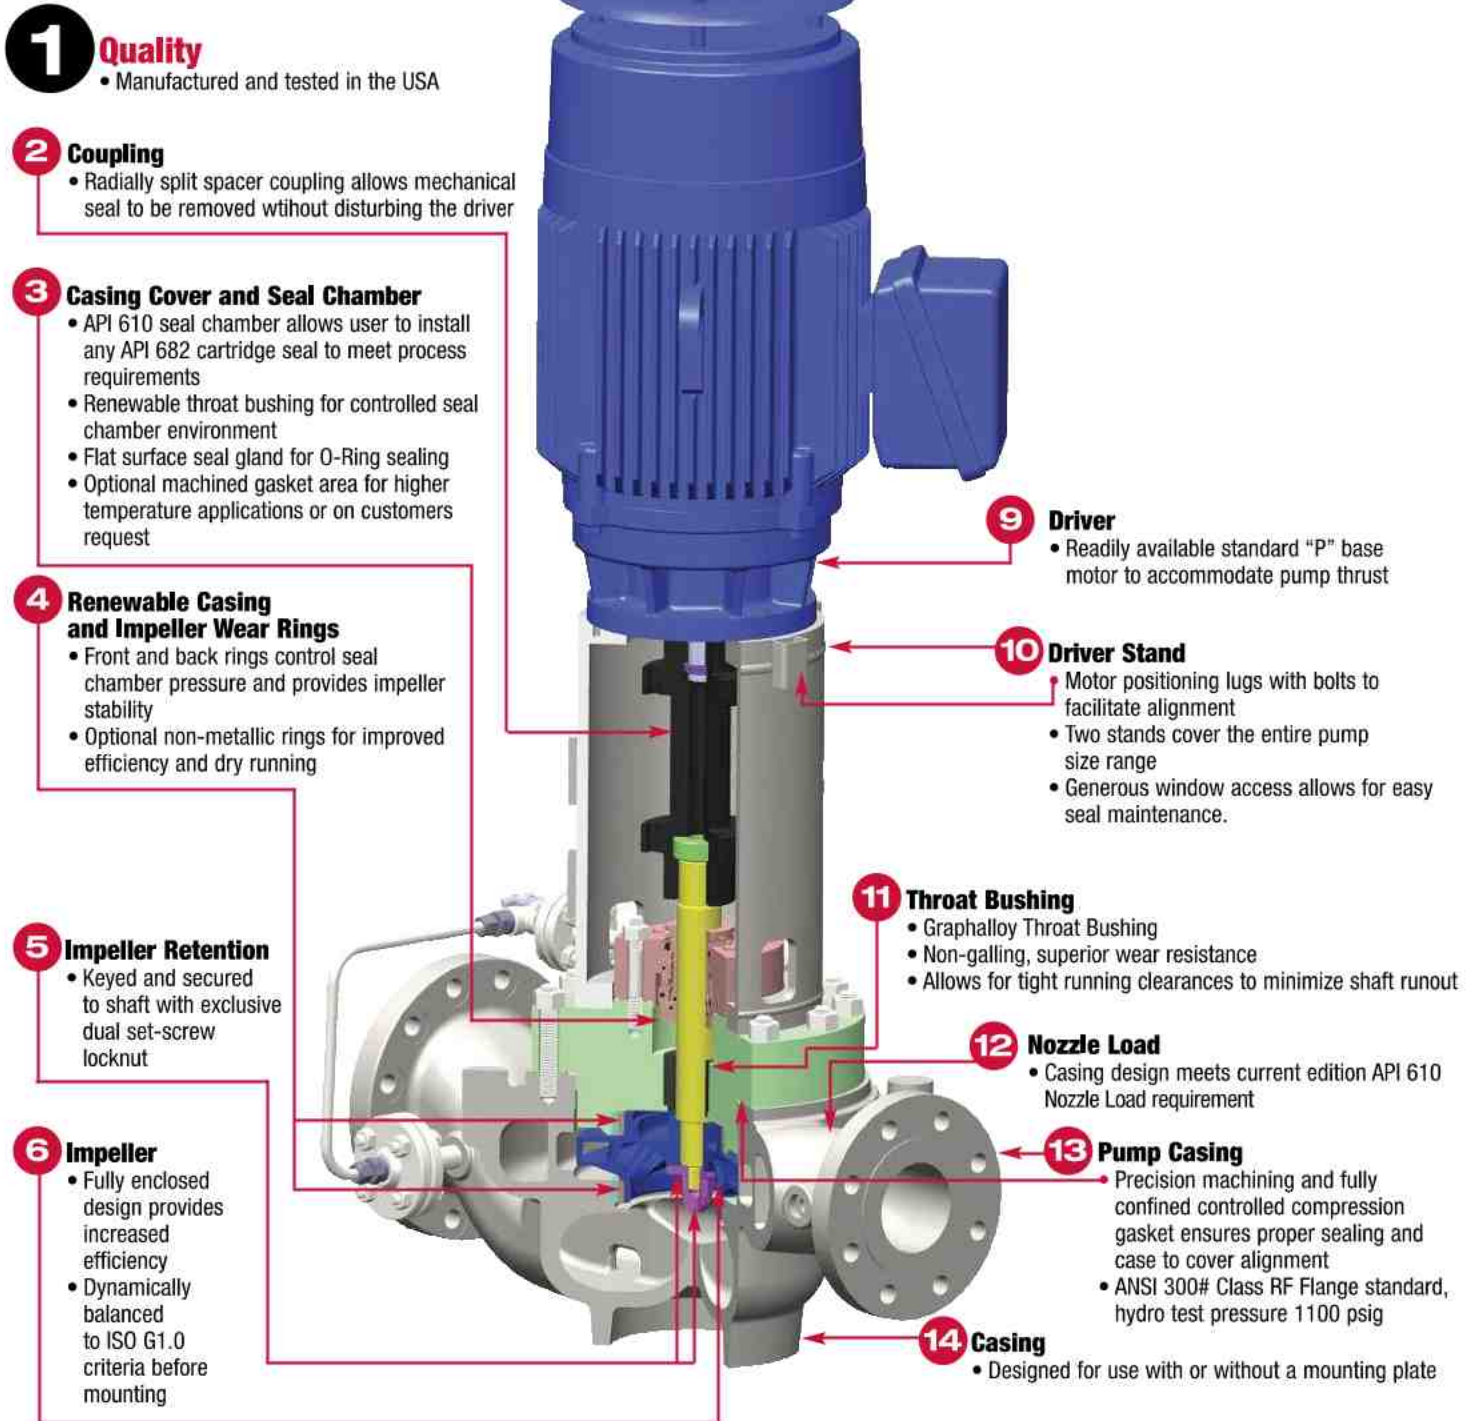

Check out our Model PWI API 610 Vertical In-Line Single Stage OH4 by the numbers!

Do the math - it equals superior performance, highest quality and the fastest delivery!